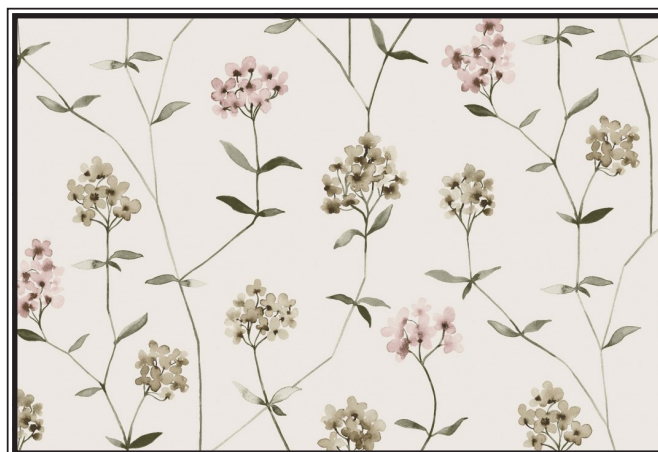

7. TAPEEDID

MAGAMISTUBA

BORASTAPETER, GARDEN PARTY 3464